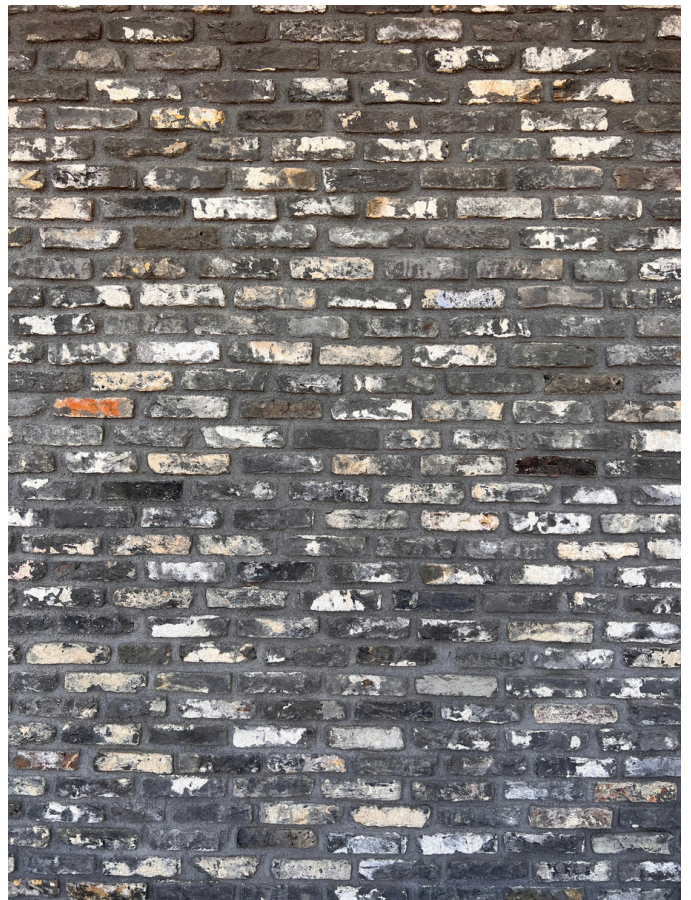

ANTIQUE BELGIAN GREY BRICKS

Antique Belgian Grey Bricks present a refined expression of European heritage, defined by timeworn textures, nuanced charcoal and ash-grey tones, and the subtle imperfections that only true age can impart. Equally at home in refined interiors and elevated outdoor spaces, these bricks bring depth and architectural gravitas to flooring, wall cladding, fireplace surrounds, and hearths, seamlessly adapting to contemporary, transitional, and traditional settings alike with modern design sensibilities. Their muted palette and richly patinated surface create a sophisticated backdrop—whether anchoring a grand fireplace, forming a serene courtyard floor, or elevating feature walls—making them a favorite among designers seeking authenticity, permanence, and understated elegance worthy of the world’s most discerning residences.

FINISH

ANTIQUE

SIZE

6 ½" x 3" x 1 ½"

USAGE

FLOORING, WALL
CLADDING, FIREPLACE
SURROUNDS, HEARTH, AND
ARCHITECTURAL ACCENTS